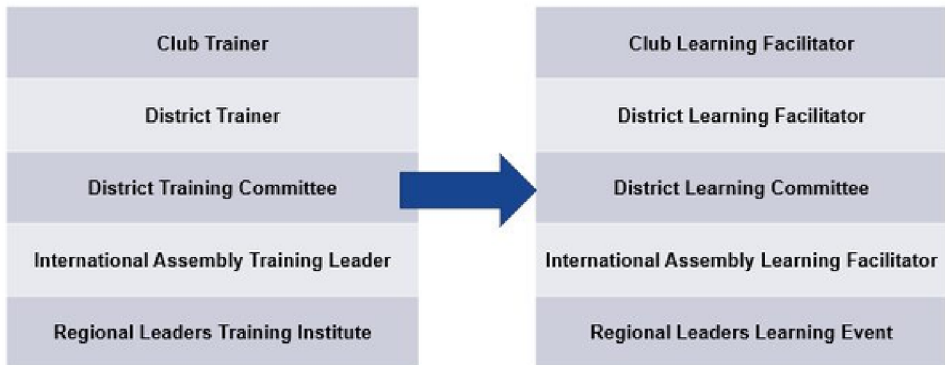

CURRENT TITLE VS. NEW TITLE

Want to learn more about the Board decisions taken in December 2022 that change leadership titles as of 1 July 2023? Curious how we are moving from content-centered-training and moving towards participant-centered-learning? Check out the recorded webinar for more information.

The link below will take you to the recordings in English, French, and Spanish. The webinar is intended for district leaders and club officers that organize learning events for members.

<https://rotary-org.zoom.us/j/5MyRiOphgEhYOKSY75mx...>
Passcode: D&9SP9+%